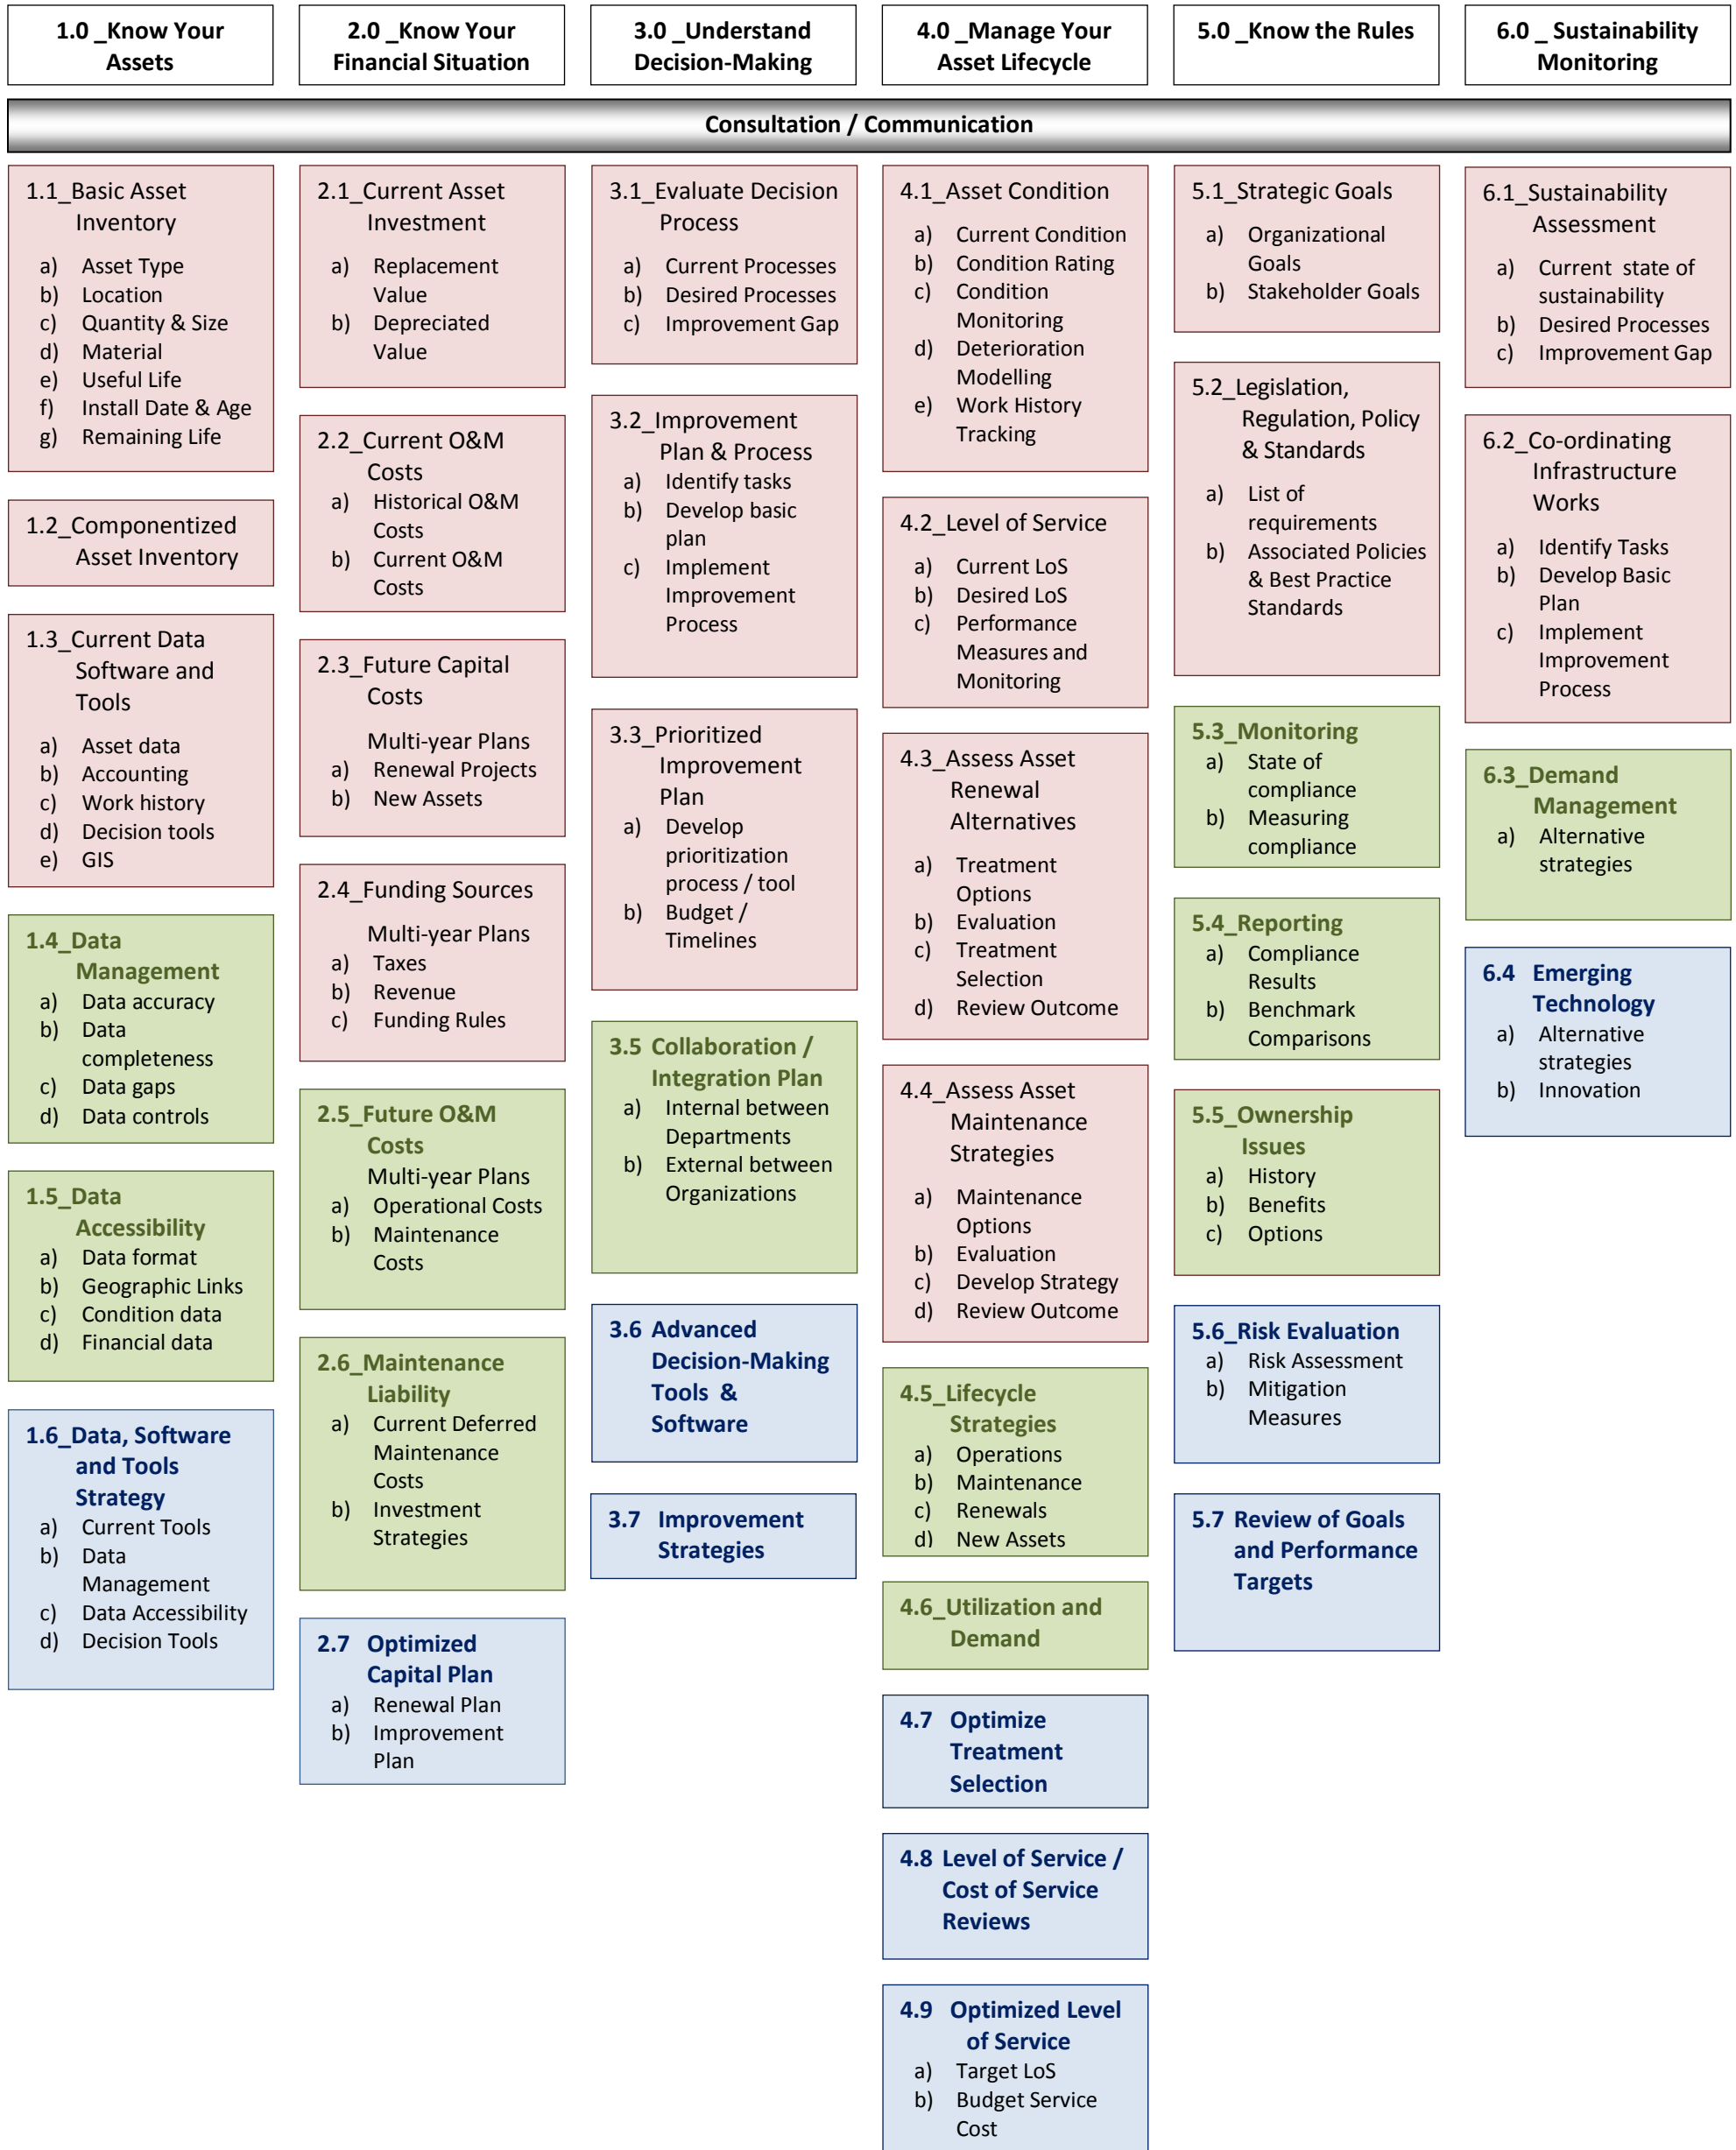

# AMBC : Asset Management Building Blocks : Roadmap

## Colour Key for Asset Management (AM) Practice Modules

- Modules required for Basic Level Asset Management (AM)
- Additional Modules required for Intermediate AM
- Advanced Asset Management Practice Modules